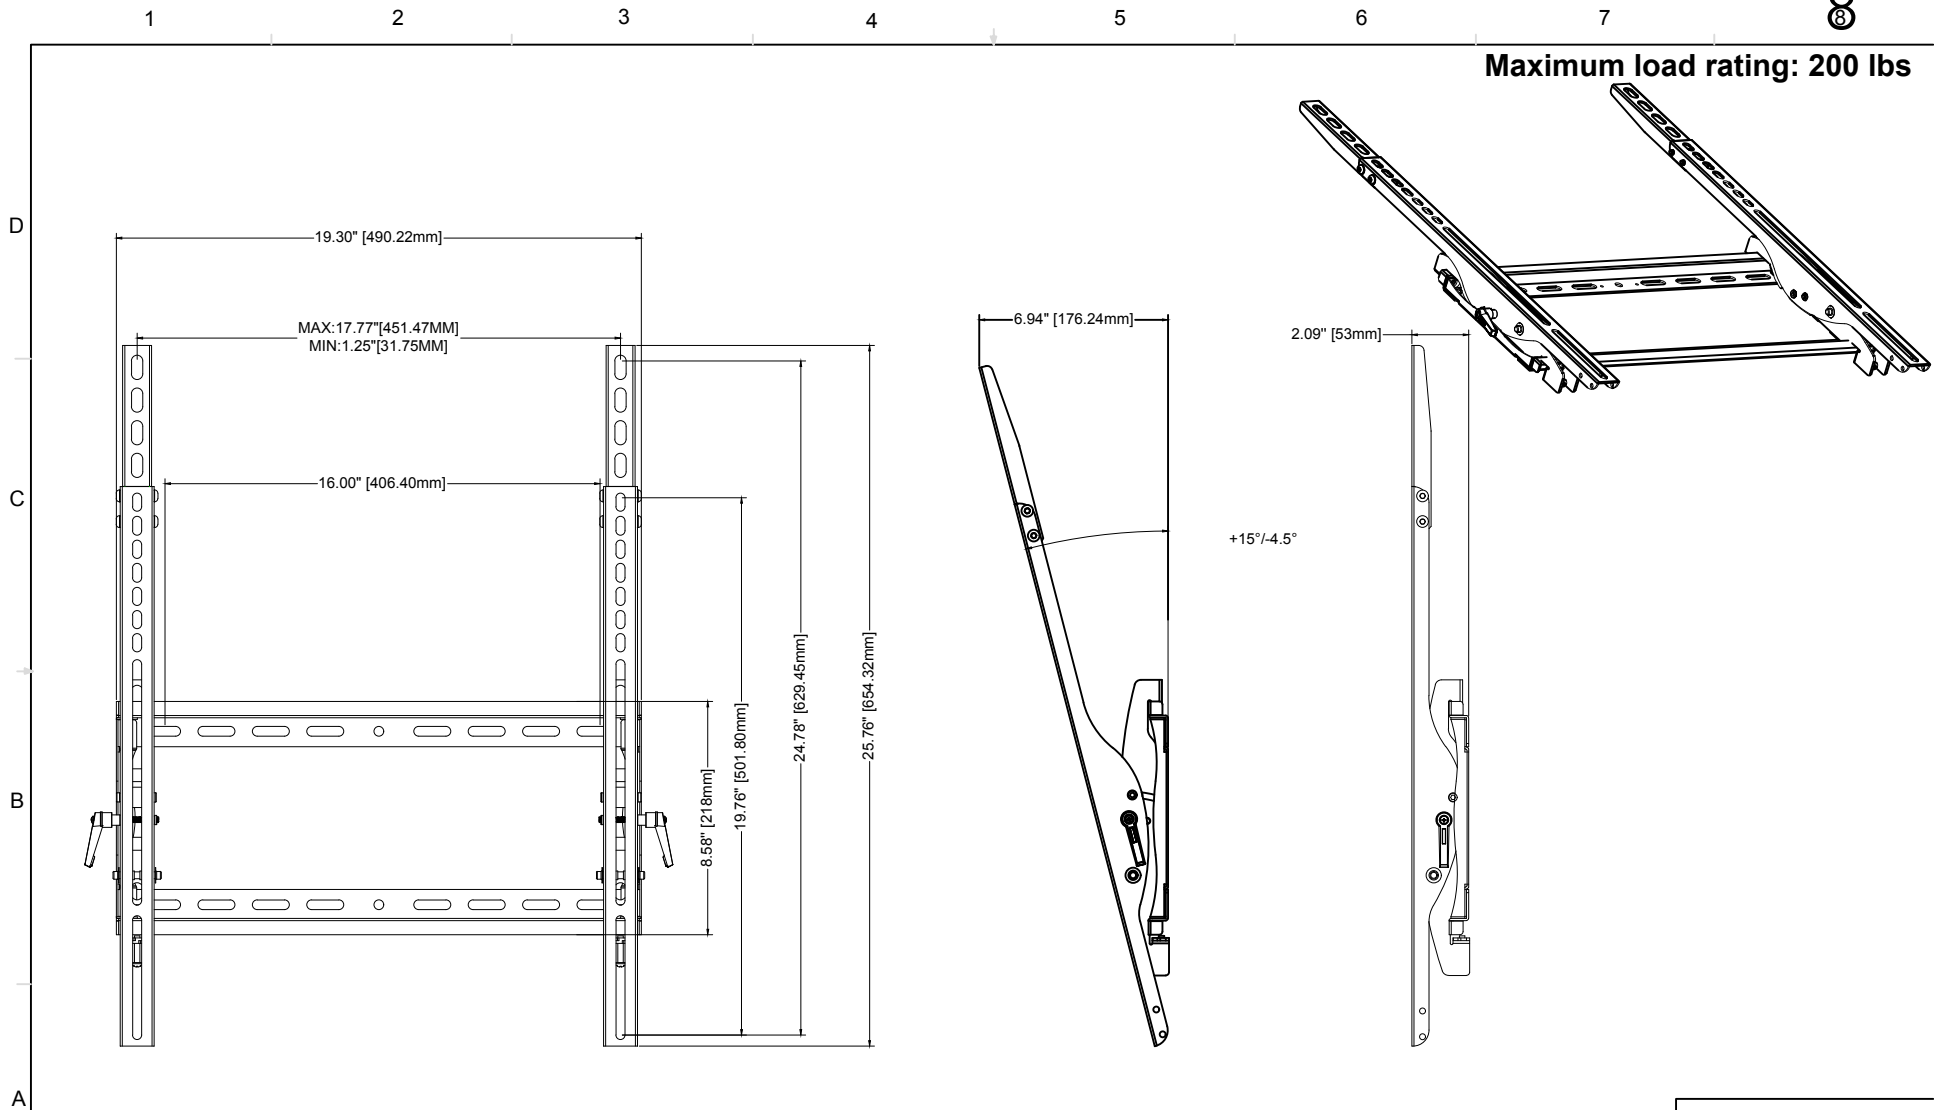

Maximum load rating: 200 lbs

The information in this drawing is the sole property of Wize AV. Any reproduction in part or as a whole without the written permission of Wize AV is prohibited.

www.wize-av.com | info@wize-av.com

Scale=1:1

TITLE:	Wize TP55
SIZE B	TP55